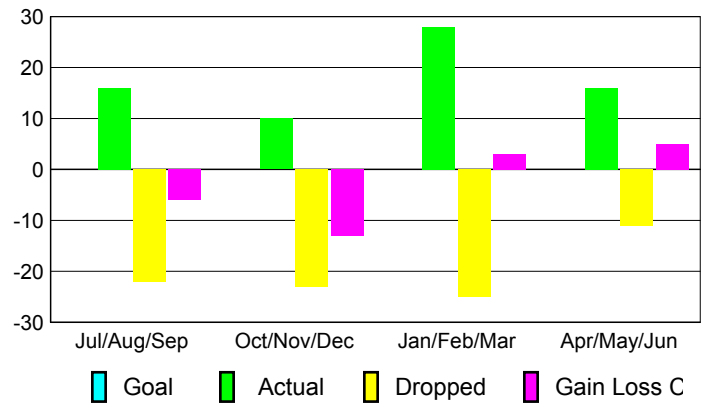

Membership Results 2009-2010

Goal, New, Dropped, Gain/Loss