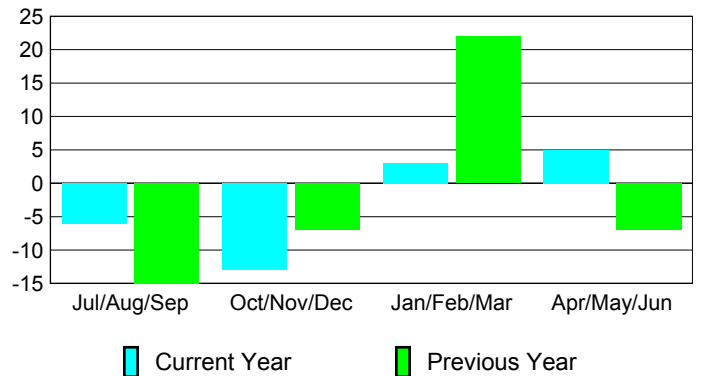

Membership Results
2009-2010

Membership
2008-2009

Month	Net Memb Goal	Actual New Memb	Actual Dropped Memb	Gain/Loss of Memb	Gain/Loss of Memb
Jul/Aug/Sep	0	16	-22	-6	-15
Oct/Nov/Dec	0	10	-23	-13	-7
Jan/Feb/Mar	0	28	-25	3	22
Apr/May/June	0	16	-11	5	-7
Totals	0	70	-81	-11	-7

Membership Results 2009-2010

Goal, New, Dropped, Gain/Loss

Comparison of Membership Gain/Loss

Current Year Compared to the Previous Year

Gender Comparison 2009-2010